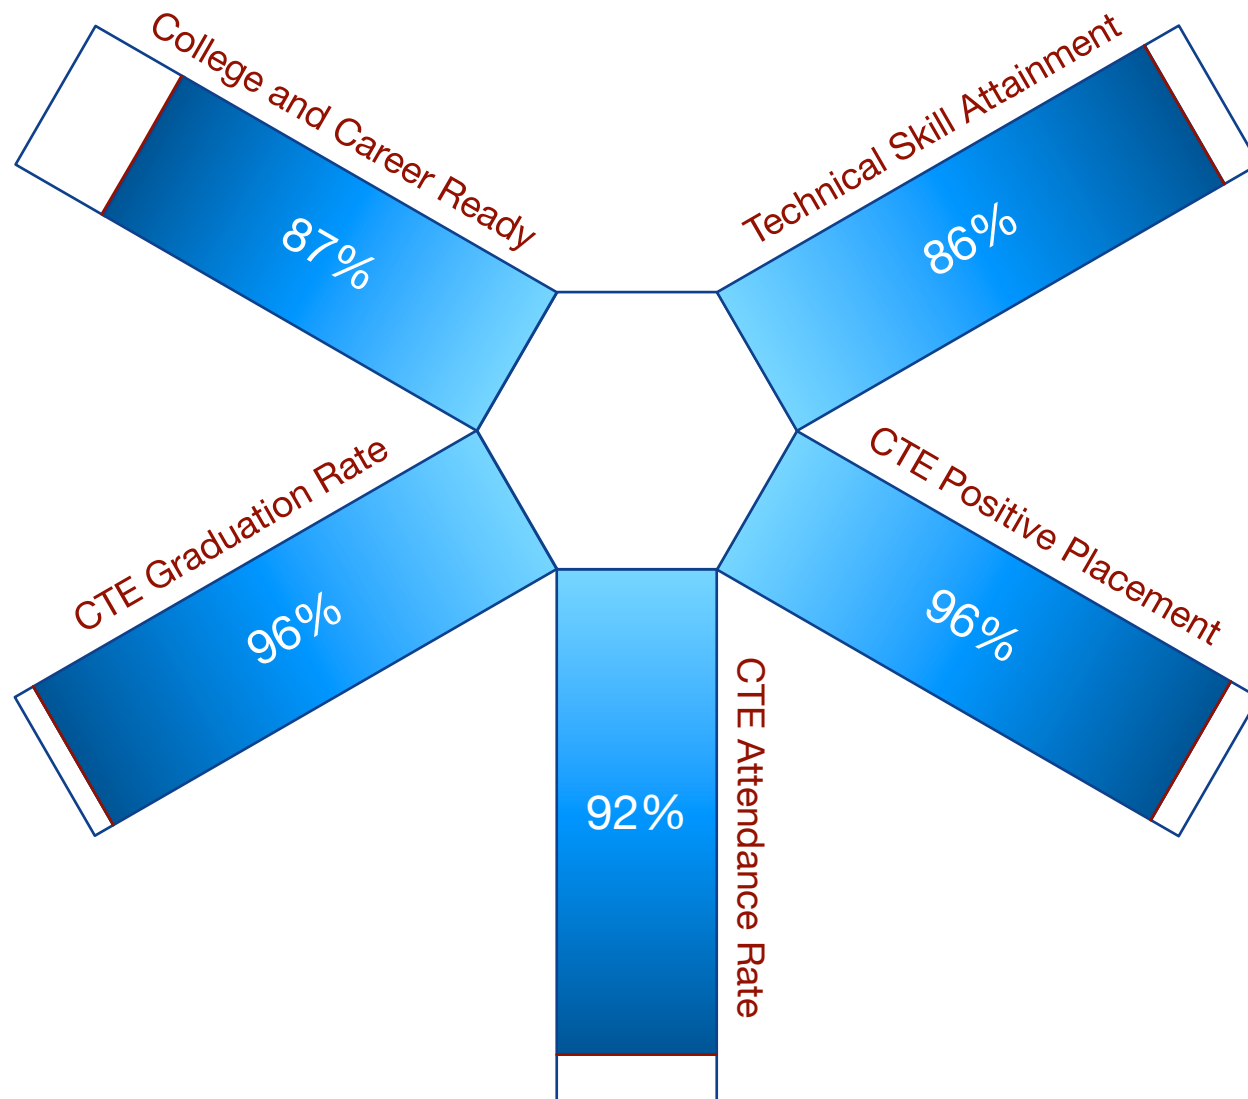

# Wayne County Schools Career Center

*Education at its Finest*

2019-20  
College and Career  
Readiness Report

## College and Career Ready

College Credit Plus: 45 seniors

‡ Industry-Recognized Credentials: 87%

Pre-Apprenticeships (100 hours): 4 seniors

Early Placement (100 hours): 54 seniors

## CTE Technical Skill Attainment

CTPD score based on course performance: 86%

CTPD Participation Rate: 95%

◇ Industry Board Exams: 90%